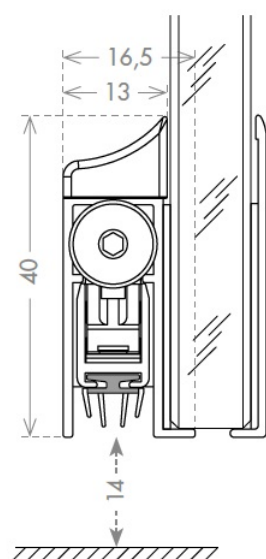

PRODUCT SHEET

Description:

Drop Down Alu Profile, "B" ,F/Glass Doors, 830mm, W/Adhesive Tape, 40mm Profile Height, 14mm Drop Function, Can be shorten, 150mm on the opposite Side to the Plunger, Tested to 200.000, closing Cycles, Anodized Finish, Balloon Silicon Seal (B)

Item number:

15.22.649-0

Units	Box	Carton	HS Code	Barcode
Set	1	20	8302415000	 5704866460149

PLUNGER TYPE

SEALS

B

SISO A/S

Mileparken 11
DK-2740 Skovlunde
Denmark
VAT: DK 24786013